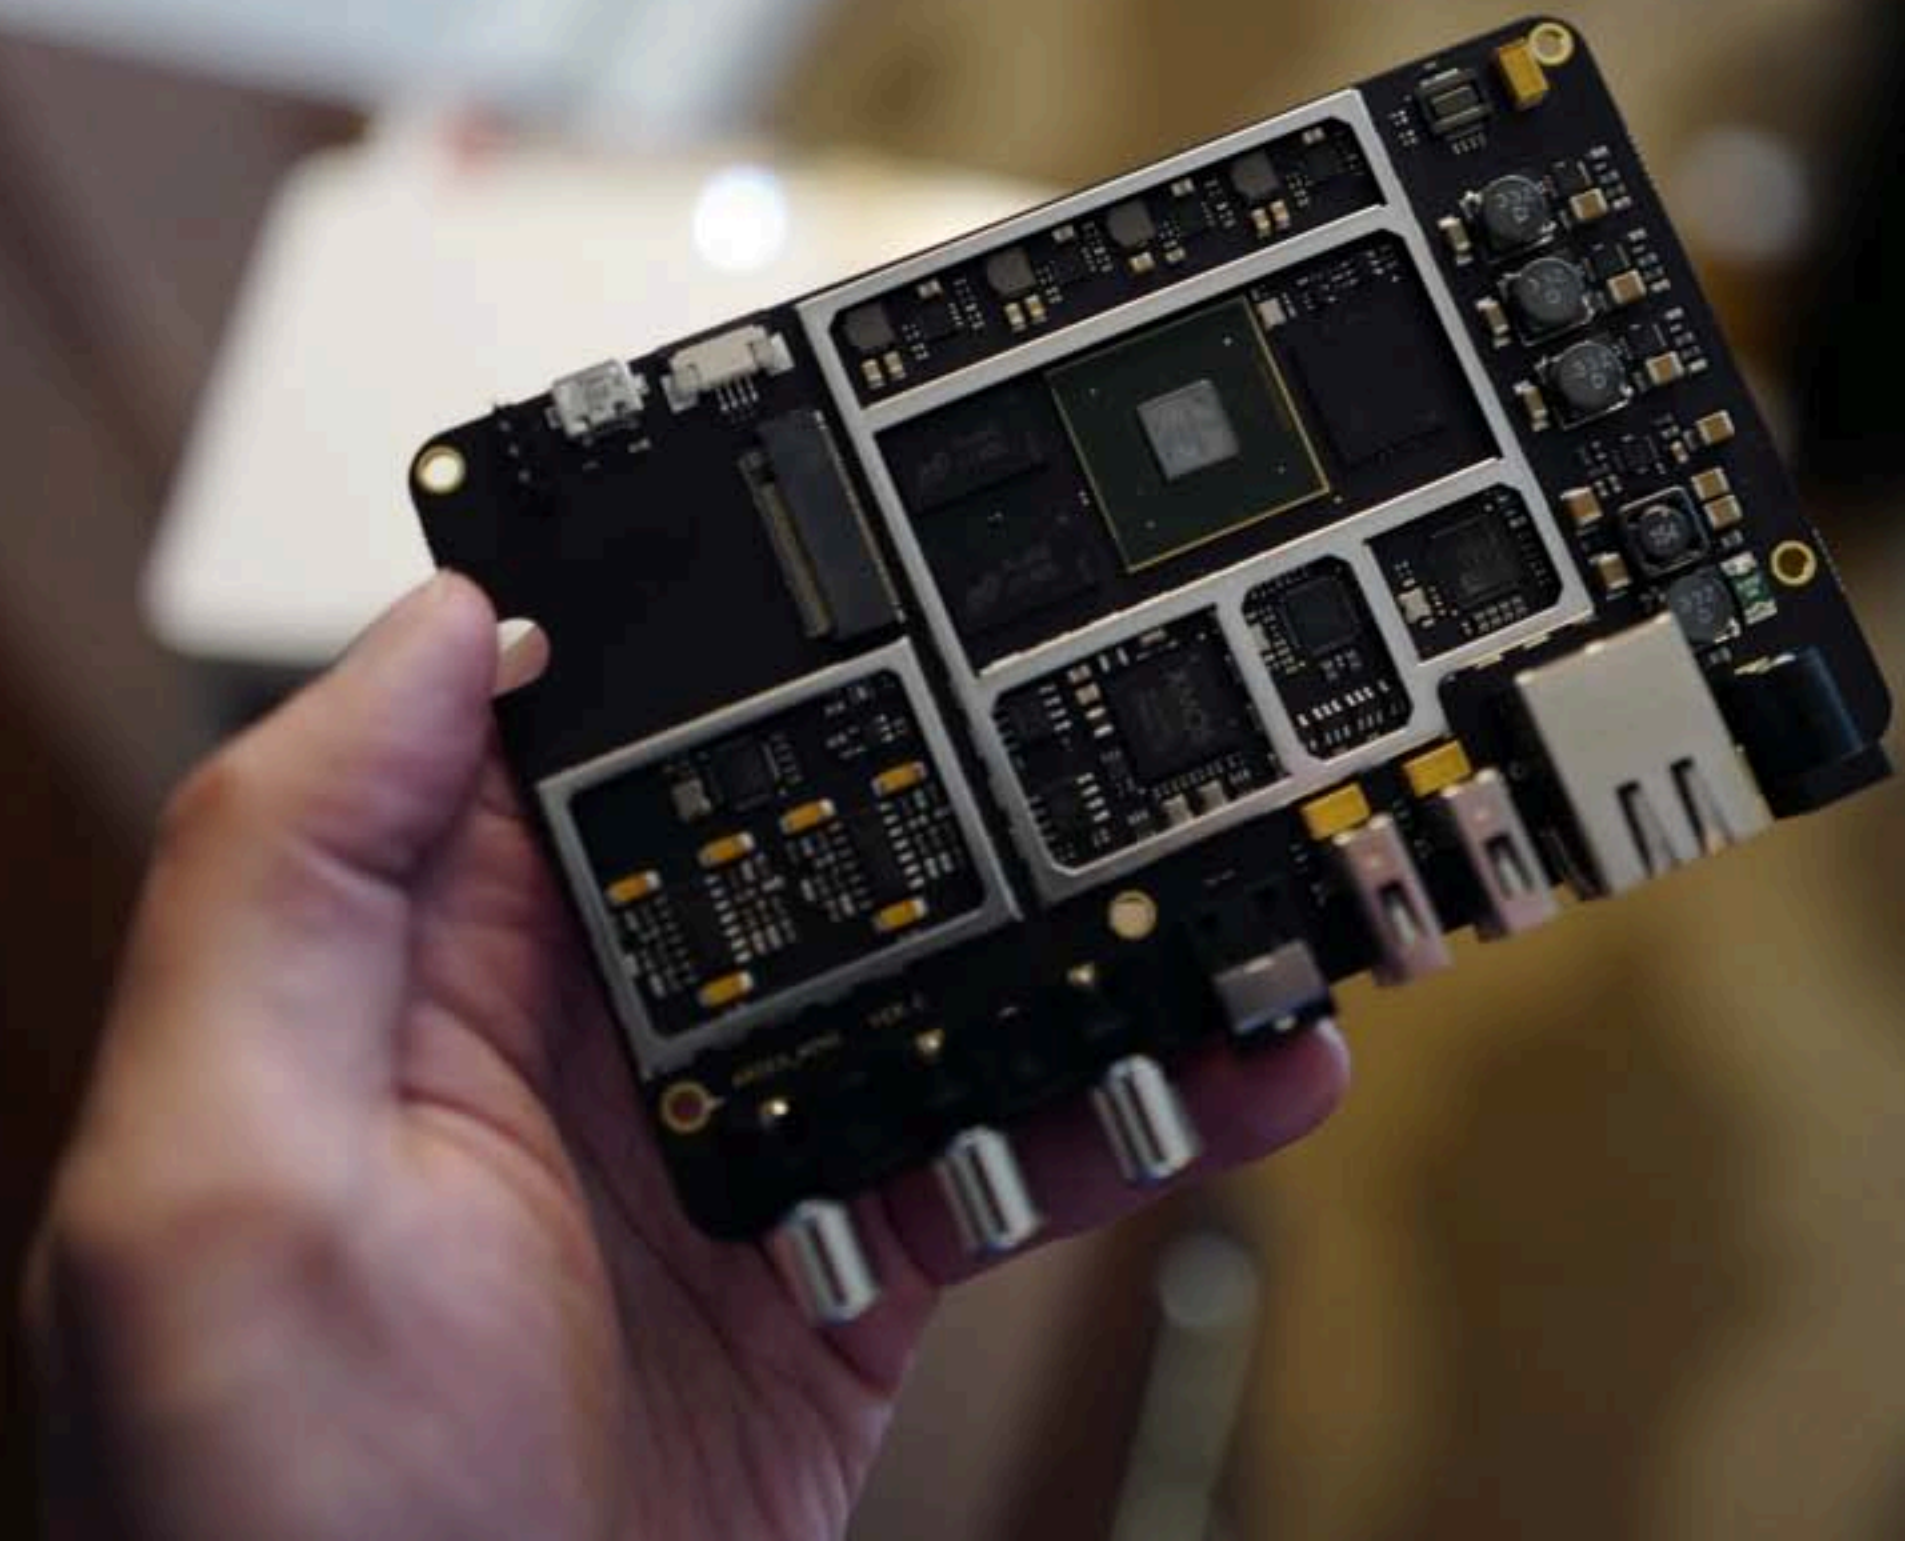

0/1

0:00

0/1

0:00

TAKE ME THERE  
Step into the magic of the original  
performance with MQA  
MQA | AURALIC

MQA

A stack of three silver-faced AURALIC components. The top unit is a DAC/Preamp with a digital display showing "100". The middle unit is an amplifier with a volume knob. The bottom unit is a CD player with a disc tray. A remote control is placed to the left of the stack.

A white AURALIC USB DAC/Preamp connected to a smartphone via a white USB cable. The DAC/Preamp has a digital display showing "0:17". A black cable is connected to the side of the DAC/Preamp.

AURALiC

AURALiC

100

AURALiC

AURALIC

OUTPUT —  BAL  
                   STD

XLR  —  
RCA  — INPUT

VOL. LIMIT

POWER

TAURUS